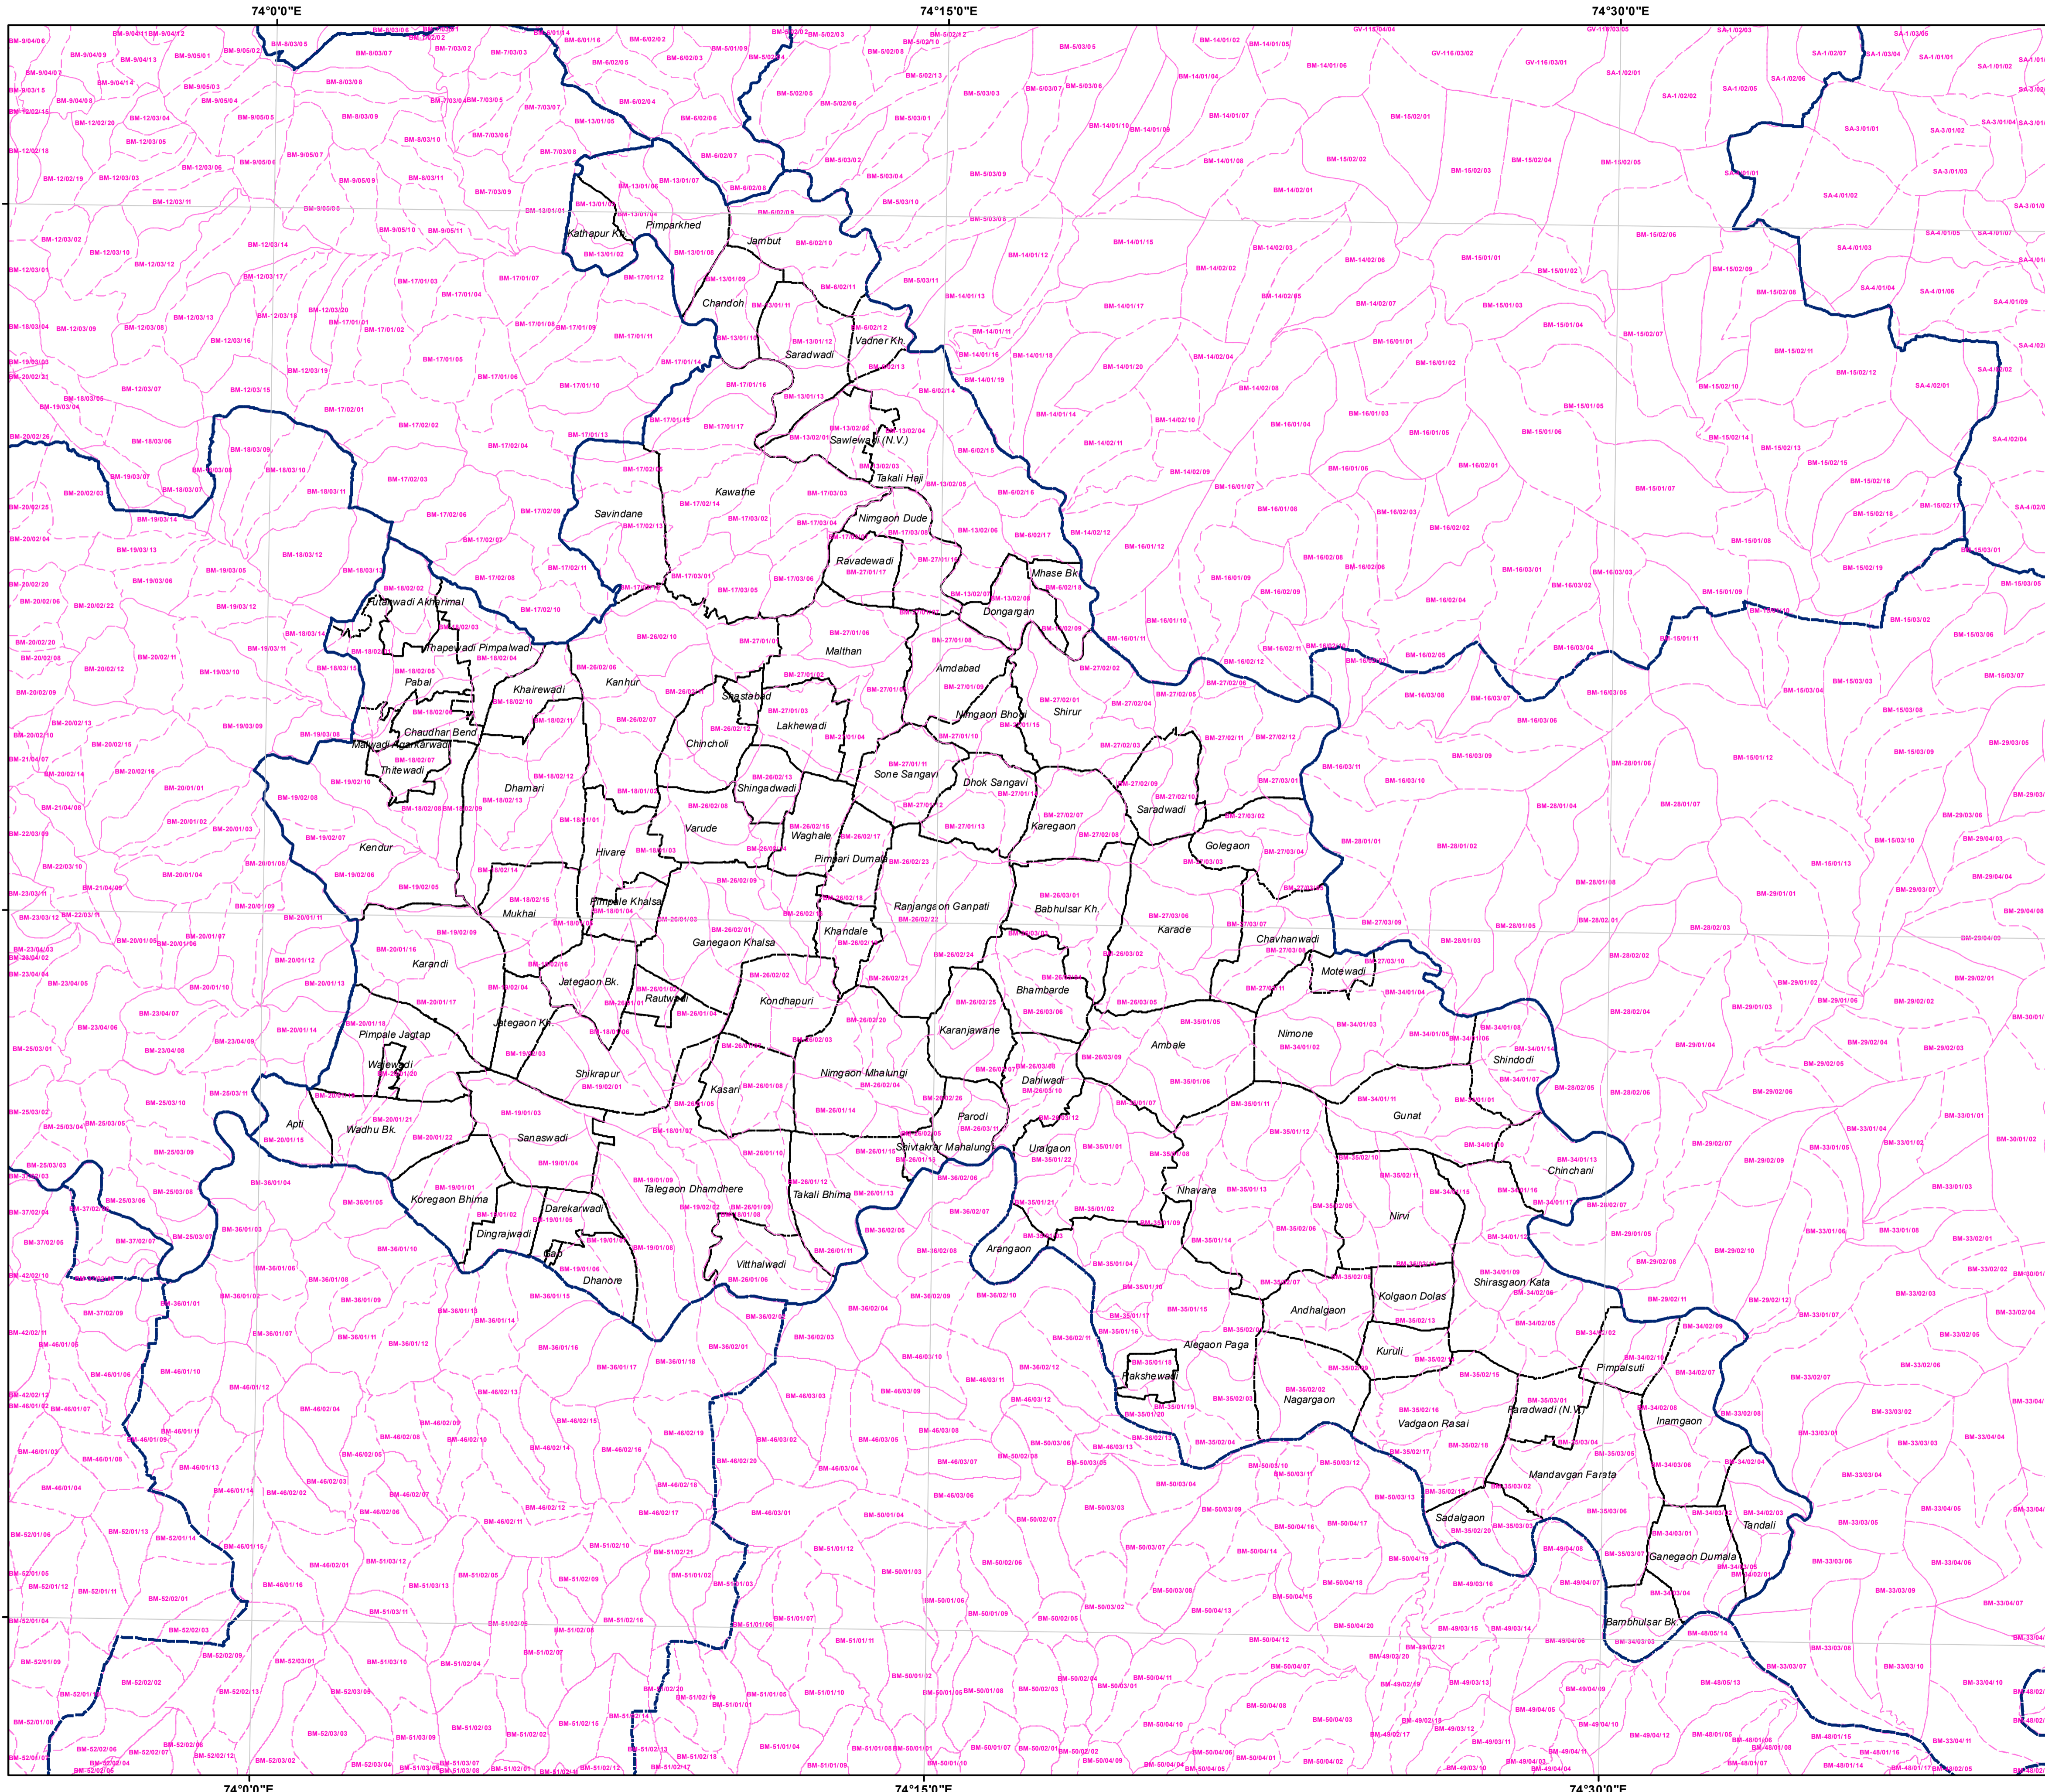

Administrative Taluka wise Watershed Atlas

PUNE-Shirur

1:129,000

Dist:- PUNE

Taluka:- Shirur

For Official Use Only

Paper Size- A1

Legend

-  Taluka Boundary
-  Watershed Boundary
-  Villages Boundary