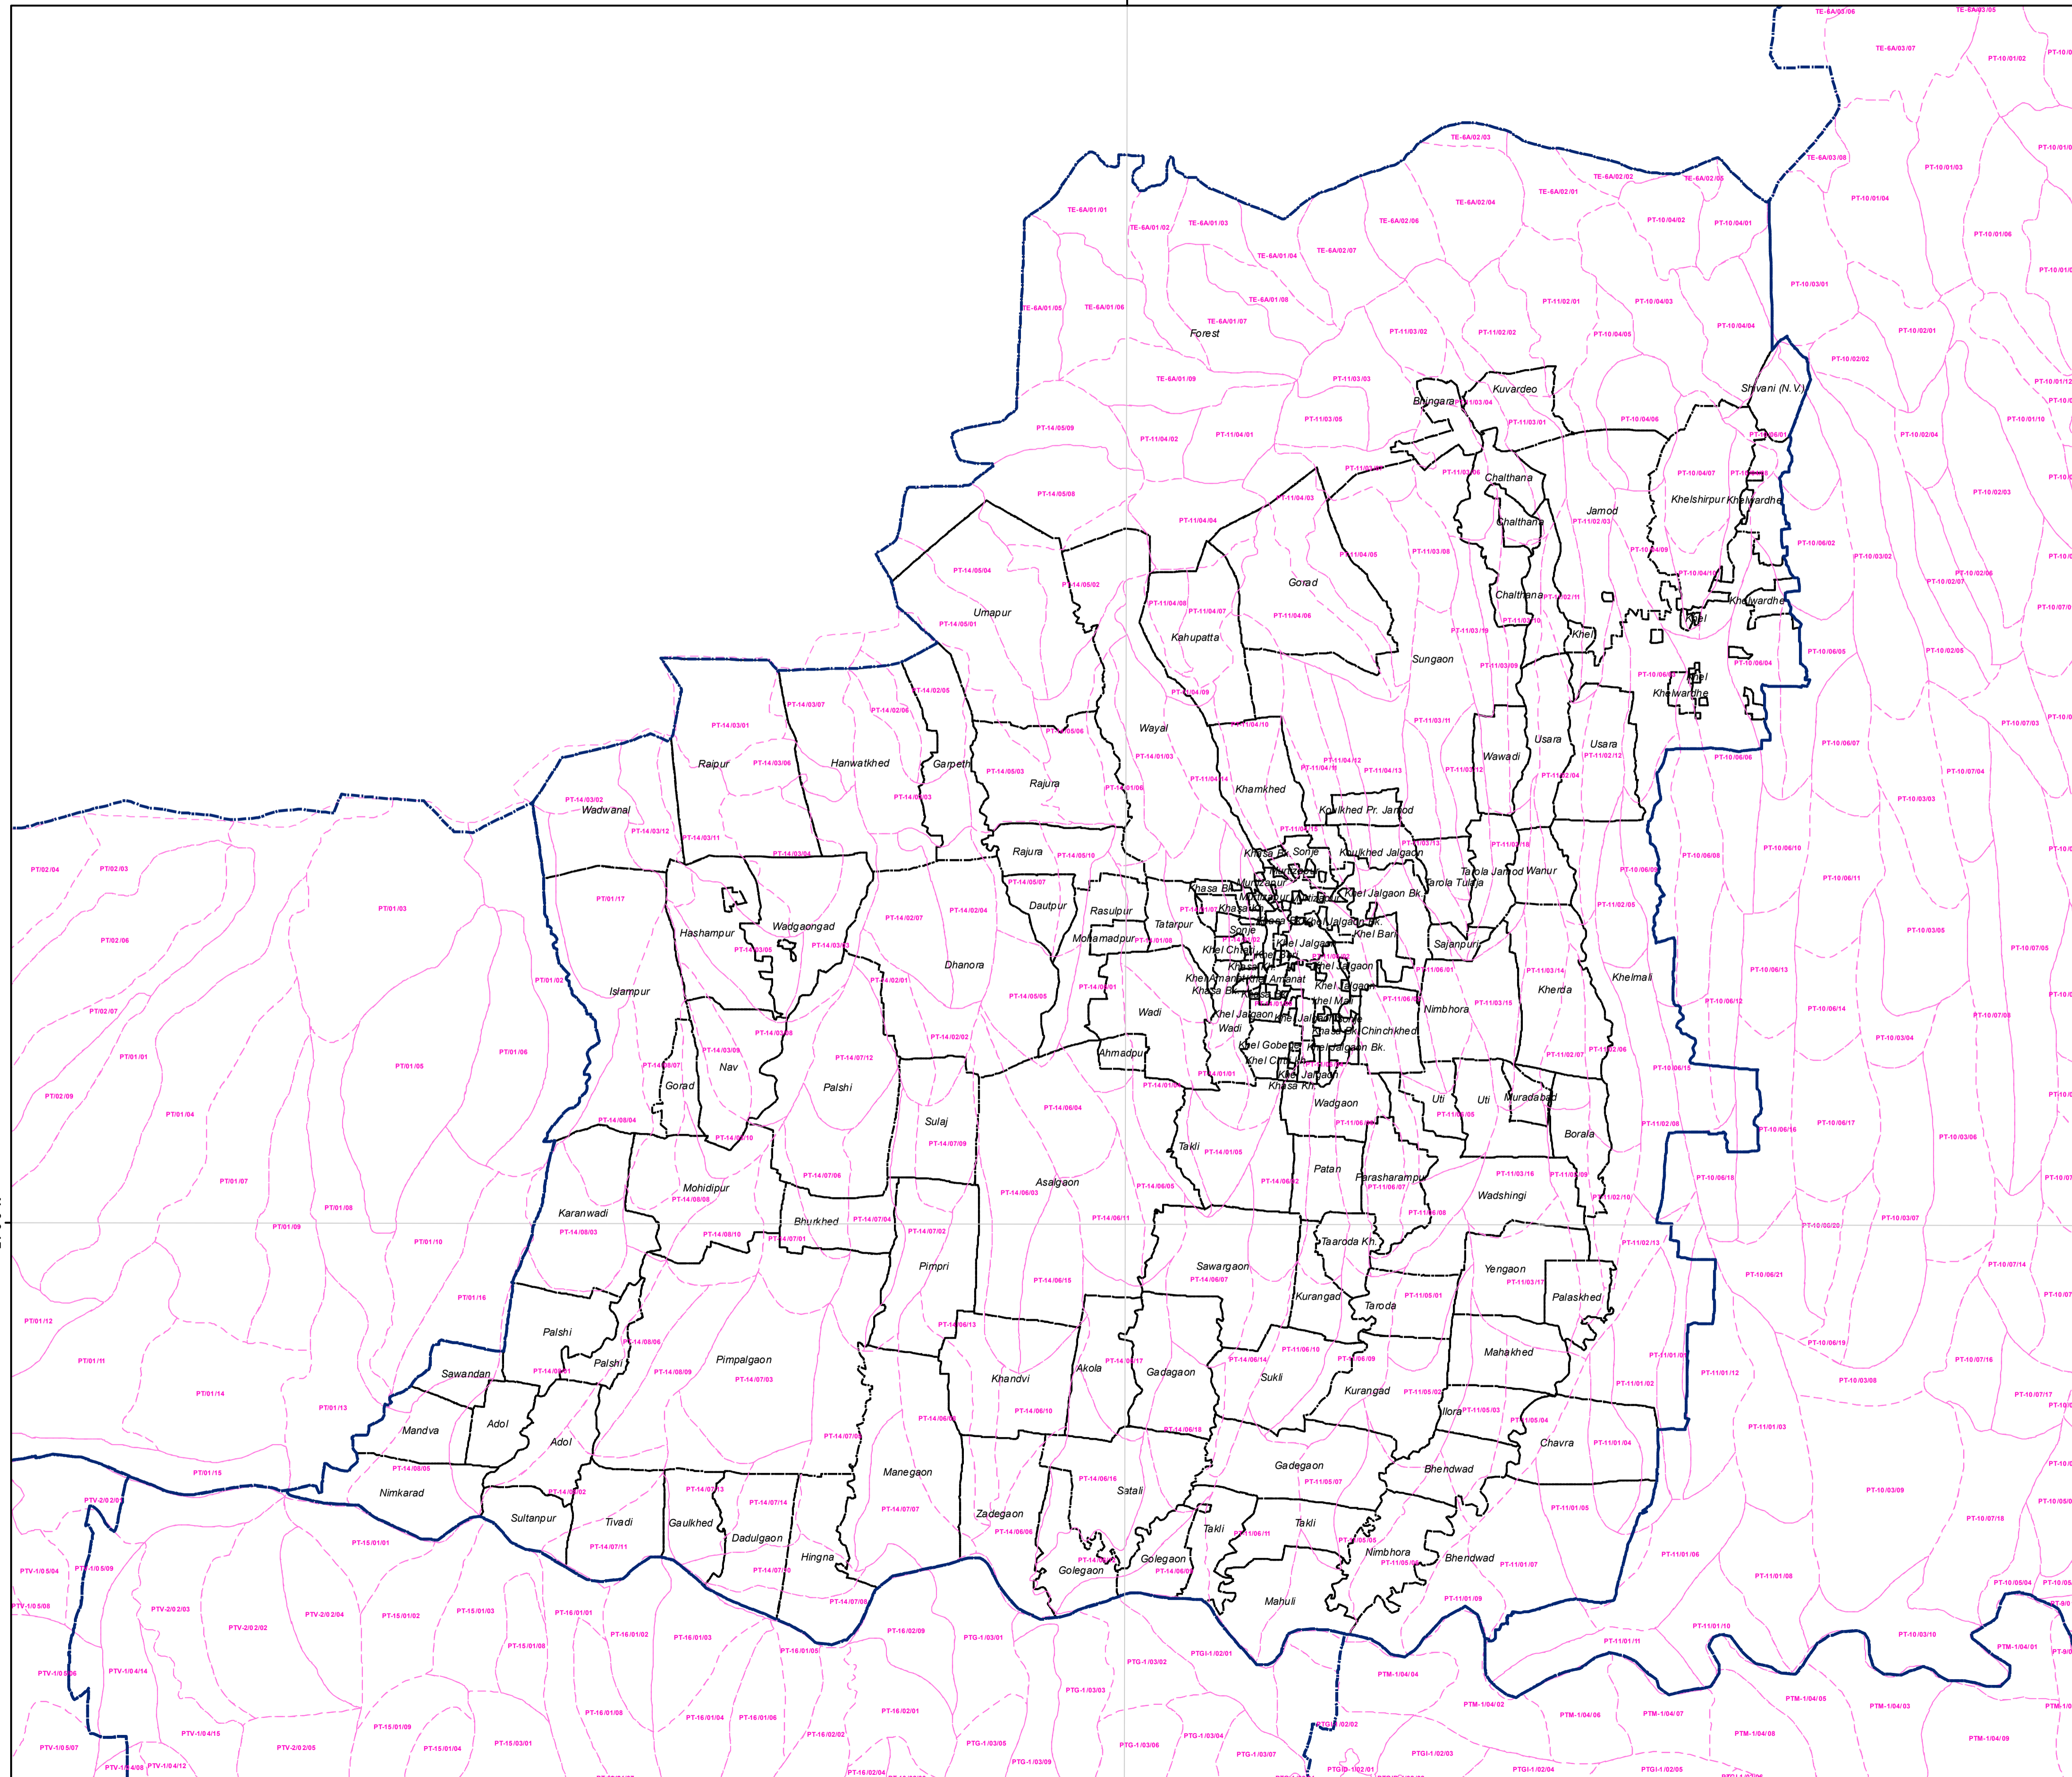

1:67,000

Dist:- BULDANA

Taluka:- Jalgaon (Jamod)

For Official Use Only

Paper Size- A1

Legend

- Taluka Boundary
- Watershed Boundary
- Villages Boundary